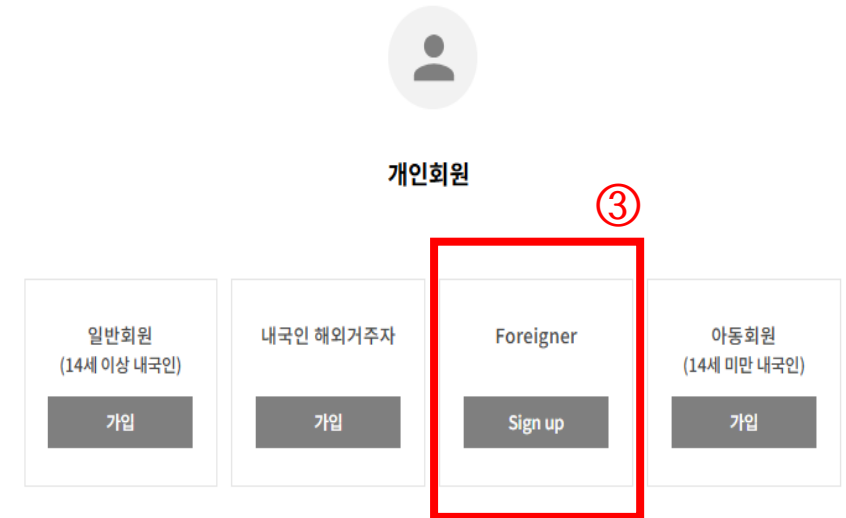

ALPHA CAMPUS Guide Manual

(Research ethics and Research Management)

ENGLISH

부산대학교 연구처

I . Course Registration via ALPHA CAMPUS

※ ALPHA CAMPUS site doesn't support ENGLISH.

1. Access the ALPHA CAMPUS site(<https://alpha-campus.kr>)
2. Click the join membership
3. Click 'Foreigner' on the membership type screen

회원 유형을 선택해주세요.

4. Click Full Agree in terms of use

외국인 회원

약관동의

가입인증

정보입력

가입완료

전체 동의합니다